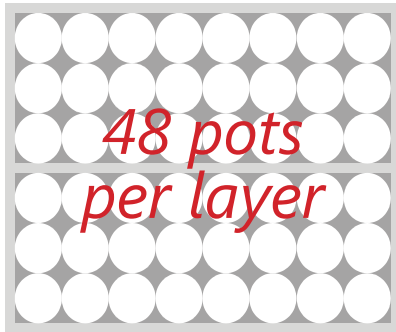

6.0 TALL

Order in multiples of 6 and layers of 48.

This Stackable layer is 32". Combine this layer with other layers for a maximum height of 96" per pallet. Layers from different groups may be combined to create a pallet equal to or less than 96" tall.