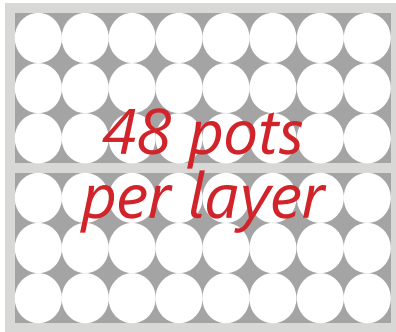

6.0 REGULAR

Order in multiples of 6 and layers of 48.

This Stackable layer is 24".
Combine this layer with other layers for a maximum height of 96" per pallet. Layers from different groups may be combined to create a pallet equal to or less than 96" tall.