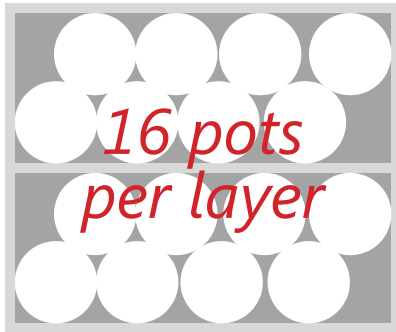

10" SHORT

GROUP A	MULTIPLES OF	LAYERS OF	PRICE EACH
Gardenia Aimee Yashioka (bush)	8	16	$18.25
Hibiscus rosa sinensis Assortment (bush) includes a selection of orange, pink, red, and yellow	8	16	$14.00

Order in multiples of 8 and layers of 16.