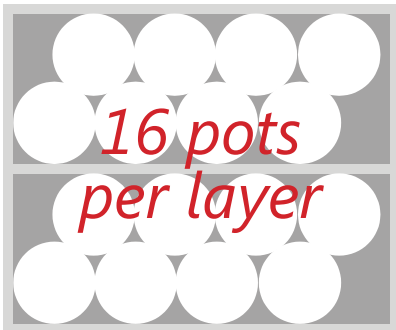

10" TALL

Order in multiples of 8 and layers of 16.

This Stackable layer is 48".
Combine this layer with other layers for a maximum height of 96" per pallet. Layers from different groups may be combined to create a pallet equal to or less than 96" tall.