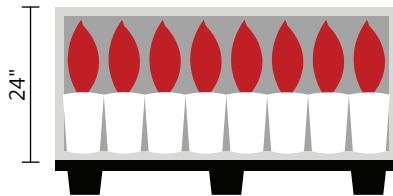

# 4.5" REGULAR

Order in multiples of 8 and layers of 80.

**This Stackable layer is 16".** Combine this layer with other layers for a maximum height of 96" per pallet. Layers from different groups may be combined to create a pallet equal to or less than 96" tall.

<b>GROUP A</b>	<b>MULTIPLES OF</b>	<b>LAYERS OF</b>	<b>PRICE EACH</b>
Mandevilla Vogue Audrey	8	80	\$4.10
Mandevilla Vogue Ginger	8	80	\$4.10

<b>GROUP B</b>	<b>MULTIPLES OF</b>	<b>LAYERS OF</b>	<b>PRICE EACH</b>
Sunny Succulents Assortment includes a selection of Aeonium, Crassula, Echeveria, Kalanchoe, and Sedum	8	80	\$3.45

# 6.0 REGULAR

Order in multiples of 6 and layers of 48.

**This Stackable layer is 24".**  
Combine this layer with other layers for a maximum height of 96" per pallet. Layers from different groups may be combined to create a pallet equal to or less than 96" tall.