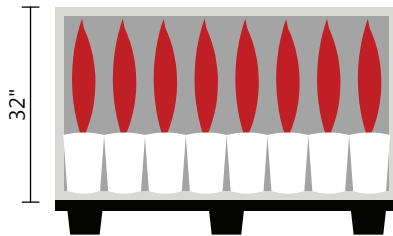

<b>GROUP B</b>	<b>MULTIPLES OF</b>	<b>LAYERS OF</b>	<b>PRICE EACH</b>
Alocasia Baroque Sword	6	48	\$6.85
Alocasia Stingray	6	48	\$7.15
Pennisetum setaceum Fireworks	6	48	\$5.00

<b>GROUP C</b>	<b>MULTIPLES OF</b>	<b>LAYERS OF</b>	<b>PRICE EACH</b>
Fern Asplenium Austral Gem	6	48	\$5.90
Fern Athyrium Victoria	6	48	\$5.90
Fern Dryopteris Brilliance	6	48	\$5.90
Fern Nephrolepis Blond Frond	6	48	\$5.90
Fern Microsorium Crocodile	6	48	\$5.90
Fern Nephrolepsis Emina	6	48	\$5.90
Fern Nephrolepsis Tiger Fern	6	48	\$5.90
Fern Phlebodium Blue Star	6	48	\$5.90
Sunny Succulents Assortment	6	48	\$6.25

# 6.0 TALL

Order in multiples of 6 and layers of 48.

**This Stackable layer is 32".** Combine this layer with other layers for a maximum height of 96" per pallet. Layers from different groups may be combined to create a pallet equal to or less than 96" tall.