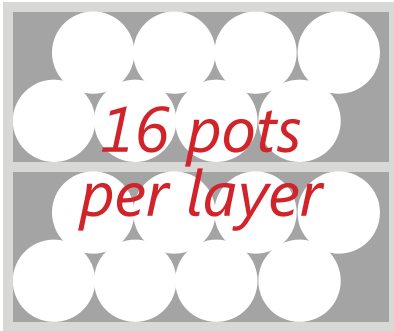

# 10" SHORT

GROUP A	MULTIPLES OF	LAYERS OF	PRICE EACH
Gardenia Aimee Yashioka (bush)	8	16	\$18.25
Hibiscus rosa sinensis Assortment (bush) includes a selection of orange, pink, red, and yellow	8	16	\$14.00

Order in multiples of 8 and layers of 16.

**This Stackable layer is 32".** Combine this layer with other layers for a maximum height of 96" per pallet. Layers from different groups may be combined to create a pallet equal to or less than 96" tall.

# 10" REGULAR

Order in multiples of 8 and layers of 16.

**This Stackable layer is 36".** Combine this layer with other layers for a maximum height of 96" per pallet. Layers from different groups may be combined to create a pallet equal to or less than 96" tall.