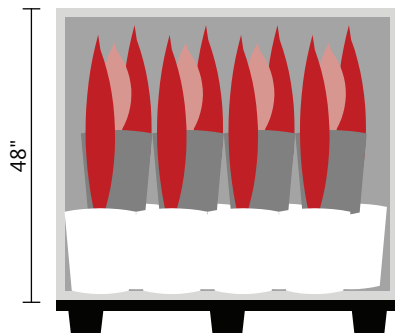

This Stackable layer is 48". Combine this layer with other layers for a maximum height of 96" per pallet. Layers from different groups may be combined to create a pallet equal to or less than 96" tall.