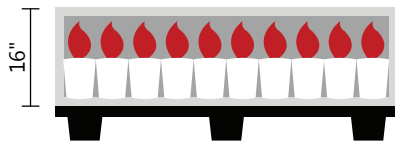

## LAYER HEIGHTS

# 4.5" REGULAR

Order in multiples of 8 and layers of 80.

**This Stackable layer is 16".** Combine this layer with other layers for a maximum height of 96" per pallet. Layers from different groups may be combined to create a pallet equal to or less than 96" tall.