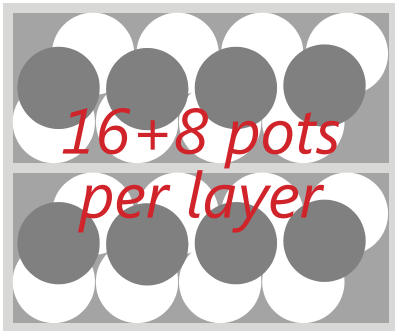

10" COMBO TALL

GROUP A	MULTIPLES OF	LAYERS OF	PRICE EACH
Belaperone (patio tree)	8	16	$18.95
Duranta (patio tree)	8	16	$18.35
Gardenia Aimee Yashioka (patio tree)	8	16	$22.25
Hibiscus rosa sinensis (braid)	8	16	$20.10
Hibiscus rosa sinensis (patio tree)	8	16	$18.15
Hibiscus rosa sinensis (two ball)	8	16	$21.15
Leucophyllum Texas Sage (patio tree)	8	16	$18.50
Tibouchina (patio tree)	8	16	$19.20

GROUP A +	MULTIPLES OF	LAYERS OF	PRICE EACH
Gardenia Aimee Yashioka (bush)	8	8	$18.25
Hibiscus rosa sinensis (bush)	8	8	$14.00

Order in multiples of 8 and layers of 16. Additionally, a sub-layer from Group A+ (multiples of 8 and layers of 8) may be inserted into the layer. These two containers may be nested together to create a layer of 24.

16 trees + 8 bushes = 1 layer