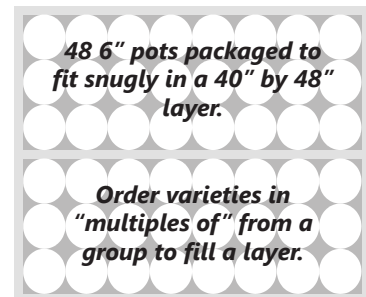

We suggest the following three steps to create an order utilizing Stackables:

STEP ONE:

Create your Tropical order. Go crazy. Go nuts. Choose each and every Tropical variety (and container size) for your store.

STEP TWO:

Based on container size, adjust variety numbers to fit in layers. Each line item in this Order Guide lists **MULTIPLES OF** (the minimum order amount for the variety) and **LAYERS OF** (number required of the variety to fill a layer).

Varieties are also listed by category. Varieties from the same category may be ordered in **MULTIPLES OF** to fill a **LAYER**.

Example: If ordering two varieties of Acalypha in 6" containers from a category, you may order in multiples of 6 to fill a layer of 48. Like, 18 Kilauea and 30 Tahiti. Or, 24 Kilauea and 24 Tahiti.

The three categories are Group A, Group B, and Group C.

STEP THREE:

This adjustment may be minimal, but can save money. Adjust layer numbers to fit pallets. In addition to each layer holding a set number of containers, each layer has a specific height (16-, 24-, 32-, 36-, or 48-inch).

Layers may be added with other layers from different production facilities to create a maximum 96" height for a single pallet. One layer is the minimum for a pallet. Freight for a 16" tall pallet is the same as a 96" tall pallet.

MULTIPLES OF	LAYERS OF	PRICE EACH
6	48	$4.65
6	48	$4.65

LAYER CONFIGURATION