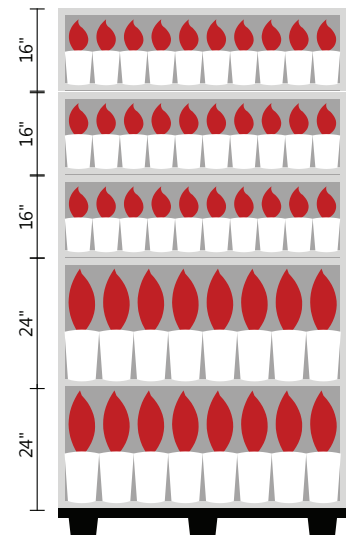

LAYERED PALLET