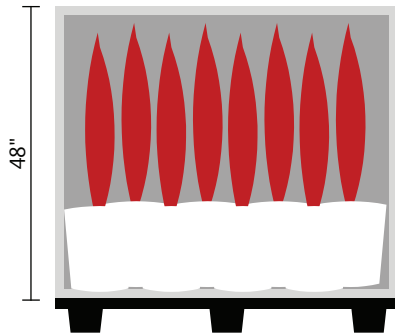

GROUP A	MULTIPLES OF	LAYERS OF	PRICE EACH
Alocasia Borneo Giant	8	16	$17.95
Alocasia Elegant Elephant	8	16	$17.95
Alocasia Nile High	8	16	$17.95
Alocasia Stingray	8	16	$17.95
Colocasia Mojito	8	16	$16.85
Colocasia Royal Hawaiian Blue Hawaii	8	16	$16.85
Colocasia Royal Hawaiian Diamond Head	8	16	$16.85
Ensete Maurelii	8	16	$17.35
Musa Basjoo	8	16	$17.95
Musa Siam Ruby	8	16	$17.95

GROUP B	MULTIPLES OF	LAYERS OF	PRICE EACH
Eugenia Monterey Bay (3-tier)	8	16	$24.20
Eugenia Monterey Bay (pom pom)	8	16	$28.35
Eugenia Monterey Bay (spiral)	8	16	$28.35